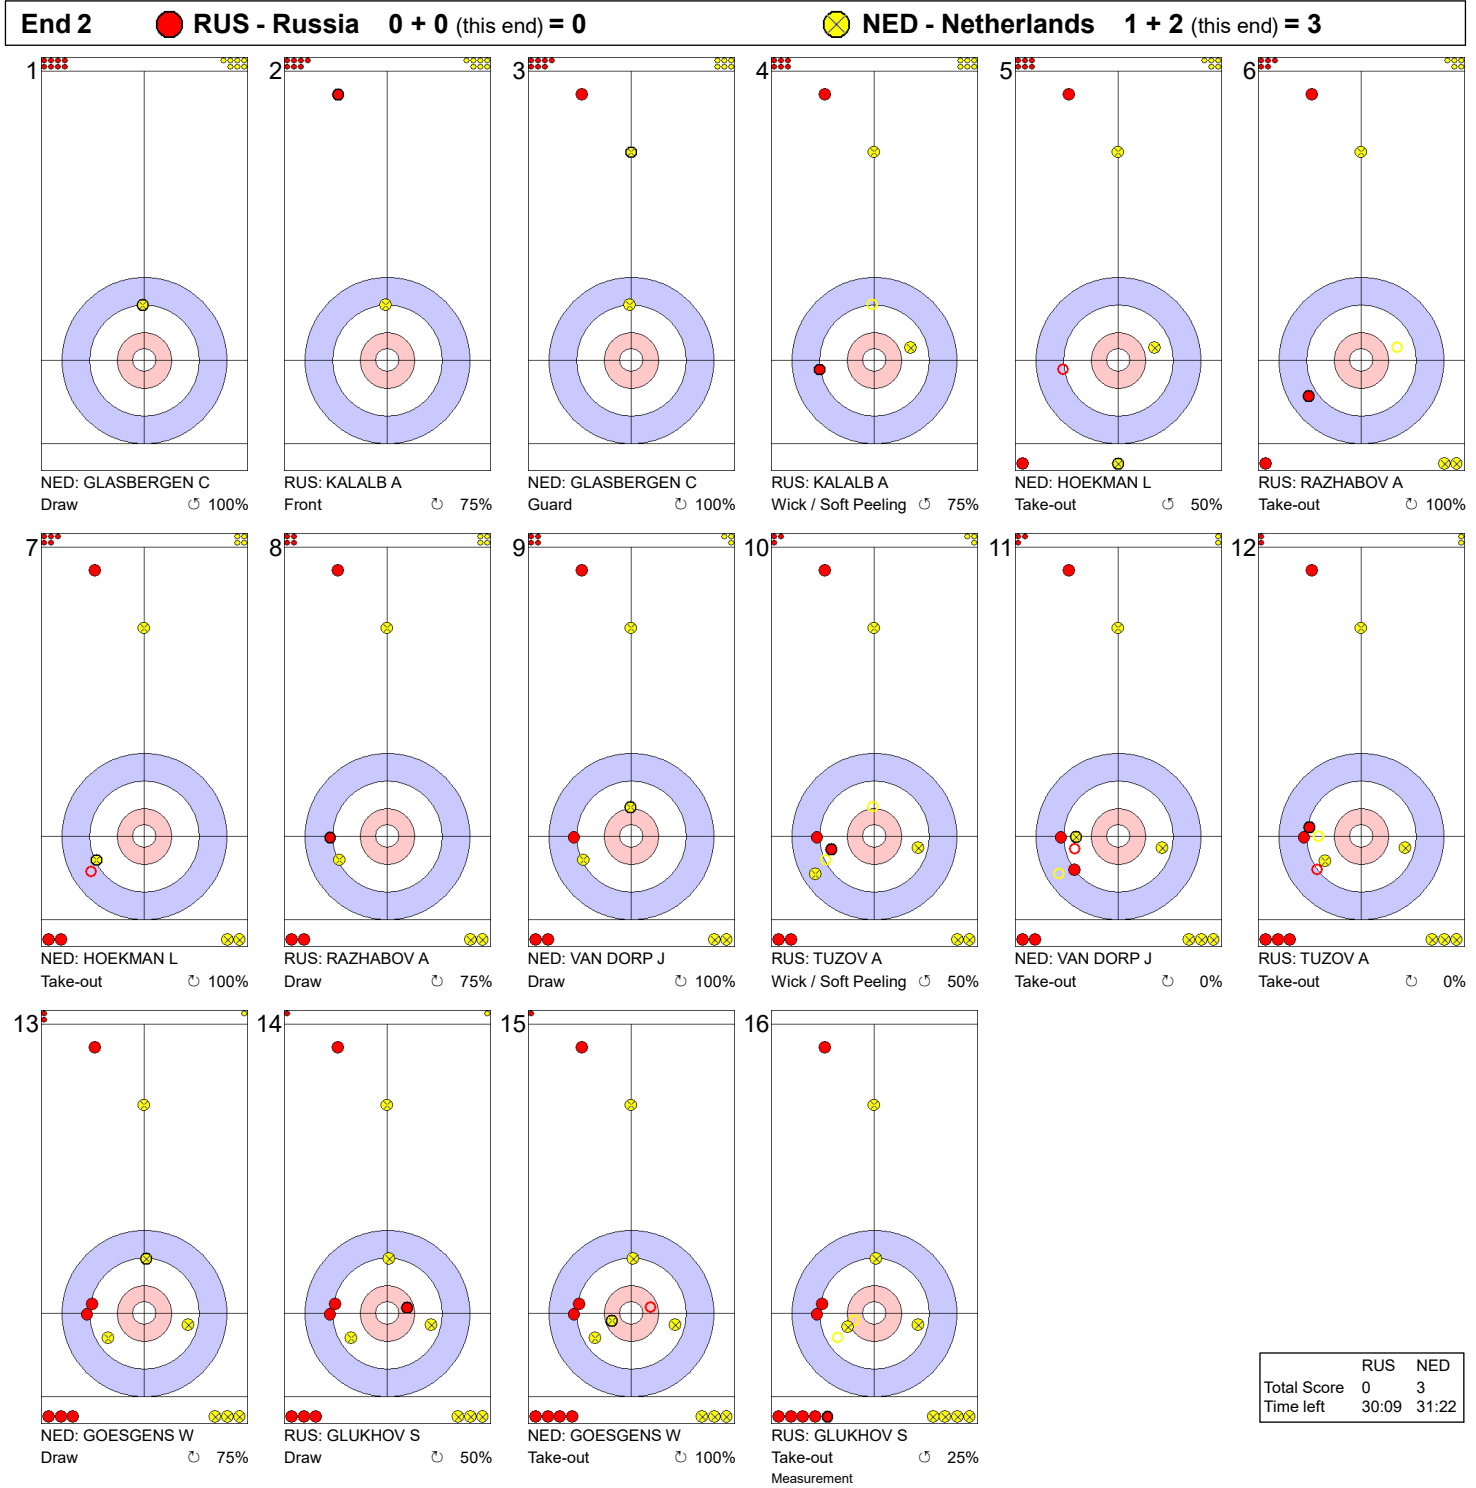

Game - Shot by Shot

Legend:
 ↻ Clockwise ↺ Counter-clockwise - Not considered

Game - Shot by Shot

End 3 ● **RUS - Russia** 0 + 1 (this end) = 1 ● **NED - Netherlands** 3 + 0 (this end) = 3

Legend:
 ↻ Clockwise ↺ Counter-clockwise - Not considered

Game - Shot by Shot

Legend:
 ↻ Clockwise ↺ Counter-clockwise - Not considered

Game - Shot by Shot

Legend:
 ↻ Clockwise ↺ Counter-clockwise - Not considered

Game - Shot by Shot

	RUS	NED
Total Score	3	6
Time left	12:46	17:16

Legend:
 ⌚ Clockwise ⌚ Counter-clockwise - Not considered

Game - Shot by Shot

End 7 ● **RUS - Russia** 3 + 1 (this end) = 4 ● **NED - Netherlands** 6 + 0 (this end) = 6

Legend:
 ↻ Clockwise ↺ Counter-clockwise - Not considered

Game - Shot by Shot

Legend:
 ⌚ Clockwise ⌚ Counter-clockwise - Not considered

Game - Shot by Shot

Legend:
 ↻ Clockwise ↺ Counter-clockwise - Not considered