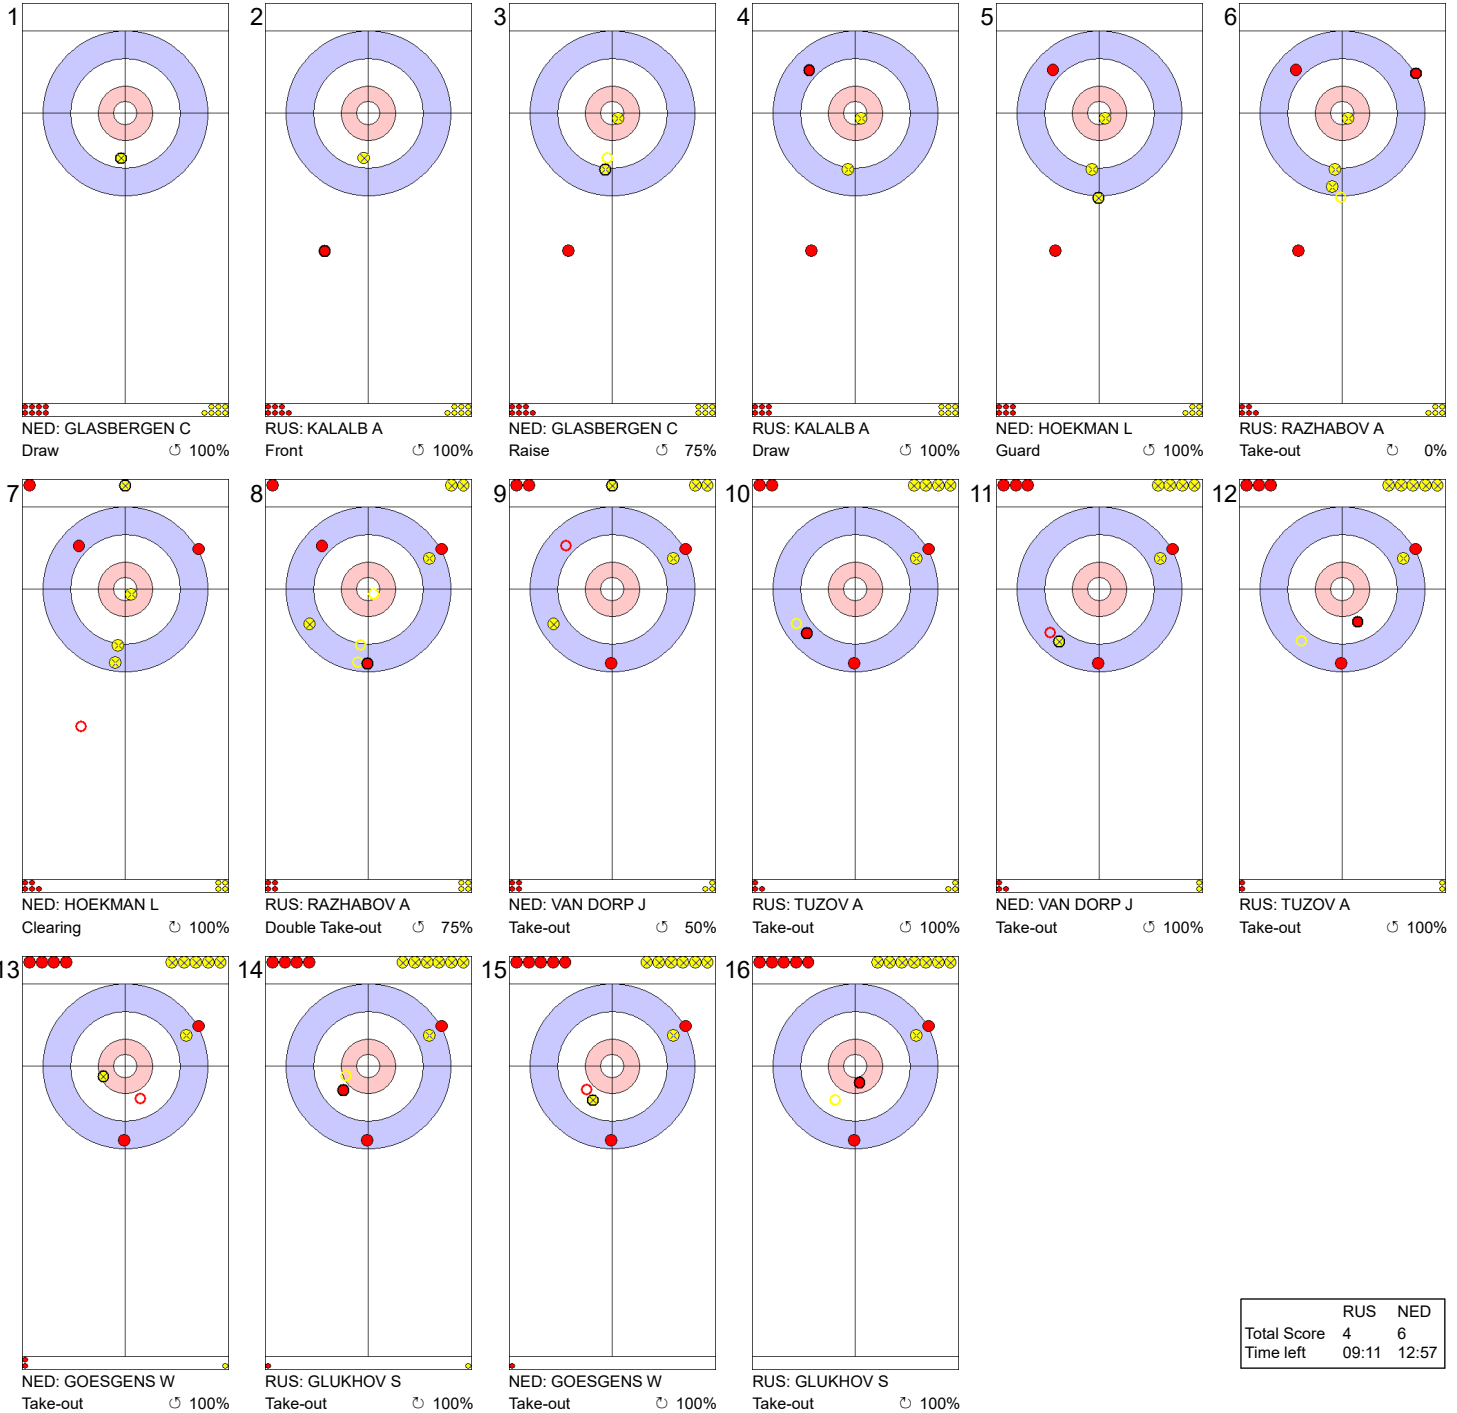

Game - Shot by Shot

Legend:
 ↻ Clockwise ↺ Counter-clockwise - Not considered

Game - Shot by Shot

End 3 ● **RUS - Russia** 0 + 1 (this end) = 1 ● **NED - Netherlands** 3 + 0 (this end) = 3

Legend:
 ↻ Clockwise ↺ Counter-clockwise - Not considered

Game - Shot by Shot

Legend:
 ↻ Clockwise ↺ Counter-clockwise - Not considered

Game - Shot by Shot

Legend:
 ↻ Clockwise ↺ Counter-clockwise - Not considered

Game - Shot by Shot

	RUS	NED
Total Score	3	6
Time left	12:46	17:16

Legend:
 ⌚ Clockwise ⌚ Counter-clockwise - Not considered

Game - Shot by Shot

End 7 ● **RUS - Russia** 3 + 1 (this end) = 4 ● **NED - Netherlands** 6 + 0 (this end) = 6

Legend:
 ↻ Clockwise ↺ Counter-clockwise - Not considered

Game - Shot by Shot

Legend:
 ⌚ Clockwise ⌚ Counter-clockwise - Not considered

Game - Shot by Shot

Legend:
 ↻ Clockwise ↺ Counter-clockwise - Not considered