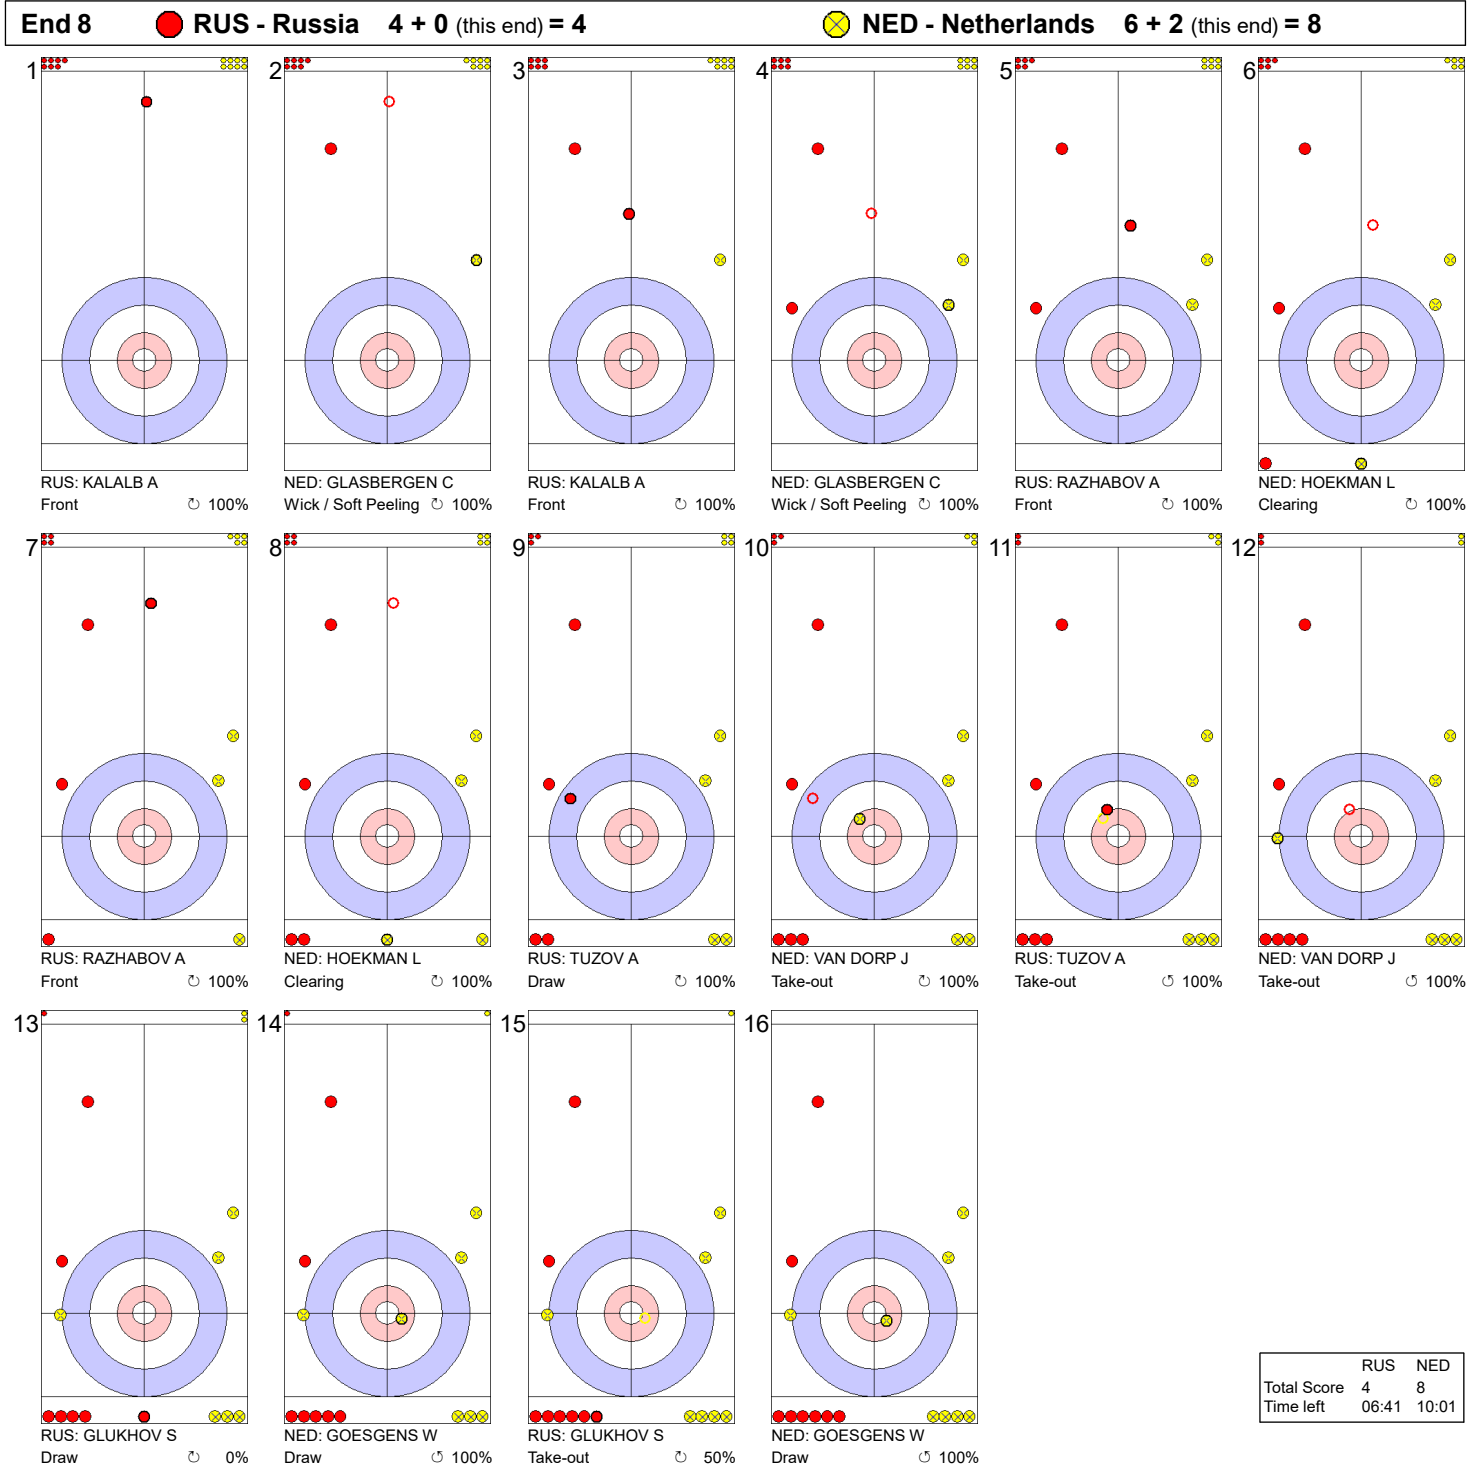

Game - Shot by Shot

Legend:
 ↻ Clockwise ↺ Counter-clockwise - Not considered

Game - Shot by Shot

End 3 ● **RUS - Russia** 0 + 1 (this end) = 1 ● **NED - Netherlands** 3 + 0 (this end) = 3

Legend:
 ↻ Clockwise ↺ Counter-clockwise - Not considered

Game - Shot by Shot

Legend:
 ↻ Clockwise ↺ Counter-clockwise - Not considered

Game - Shot by Shot

Legend:
 ↻ Clockwise ↺ Counter-clockwise - Not considered

Game - Shot by Shot

	RUS	NED
Total Score	3	6
Time left	12:46	17:16

Legend:
 ⌚ Clockwise ⌚ Counter-clockwise - Not considered

Game - Shot by Shot

End 7 ● **RUS - Russia** 3 + 1 (this end) = 4 ● **NED - Netherlands** 6 + 0 (this end) = 6

Legend:
 ↻ Clockwise ↺ Counter-clockwise - Not considered

Game - Shot by Shot

Legend:
 ⌚ Clockwise ⌚ Counter-clockwise - Not considered

Game - Shot by Shot

Legend:
 ↻ Clockwise ↺ Counter-clockwise - Not considered