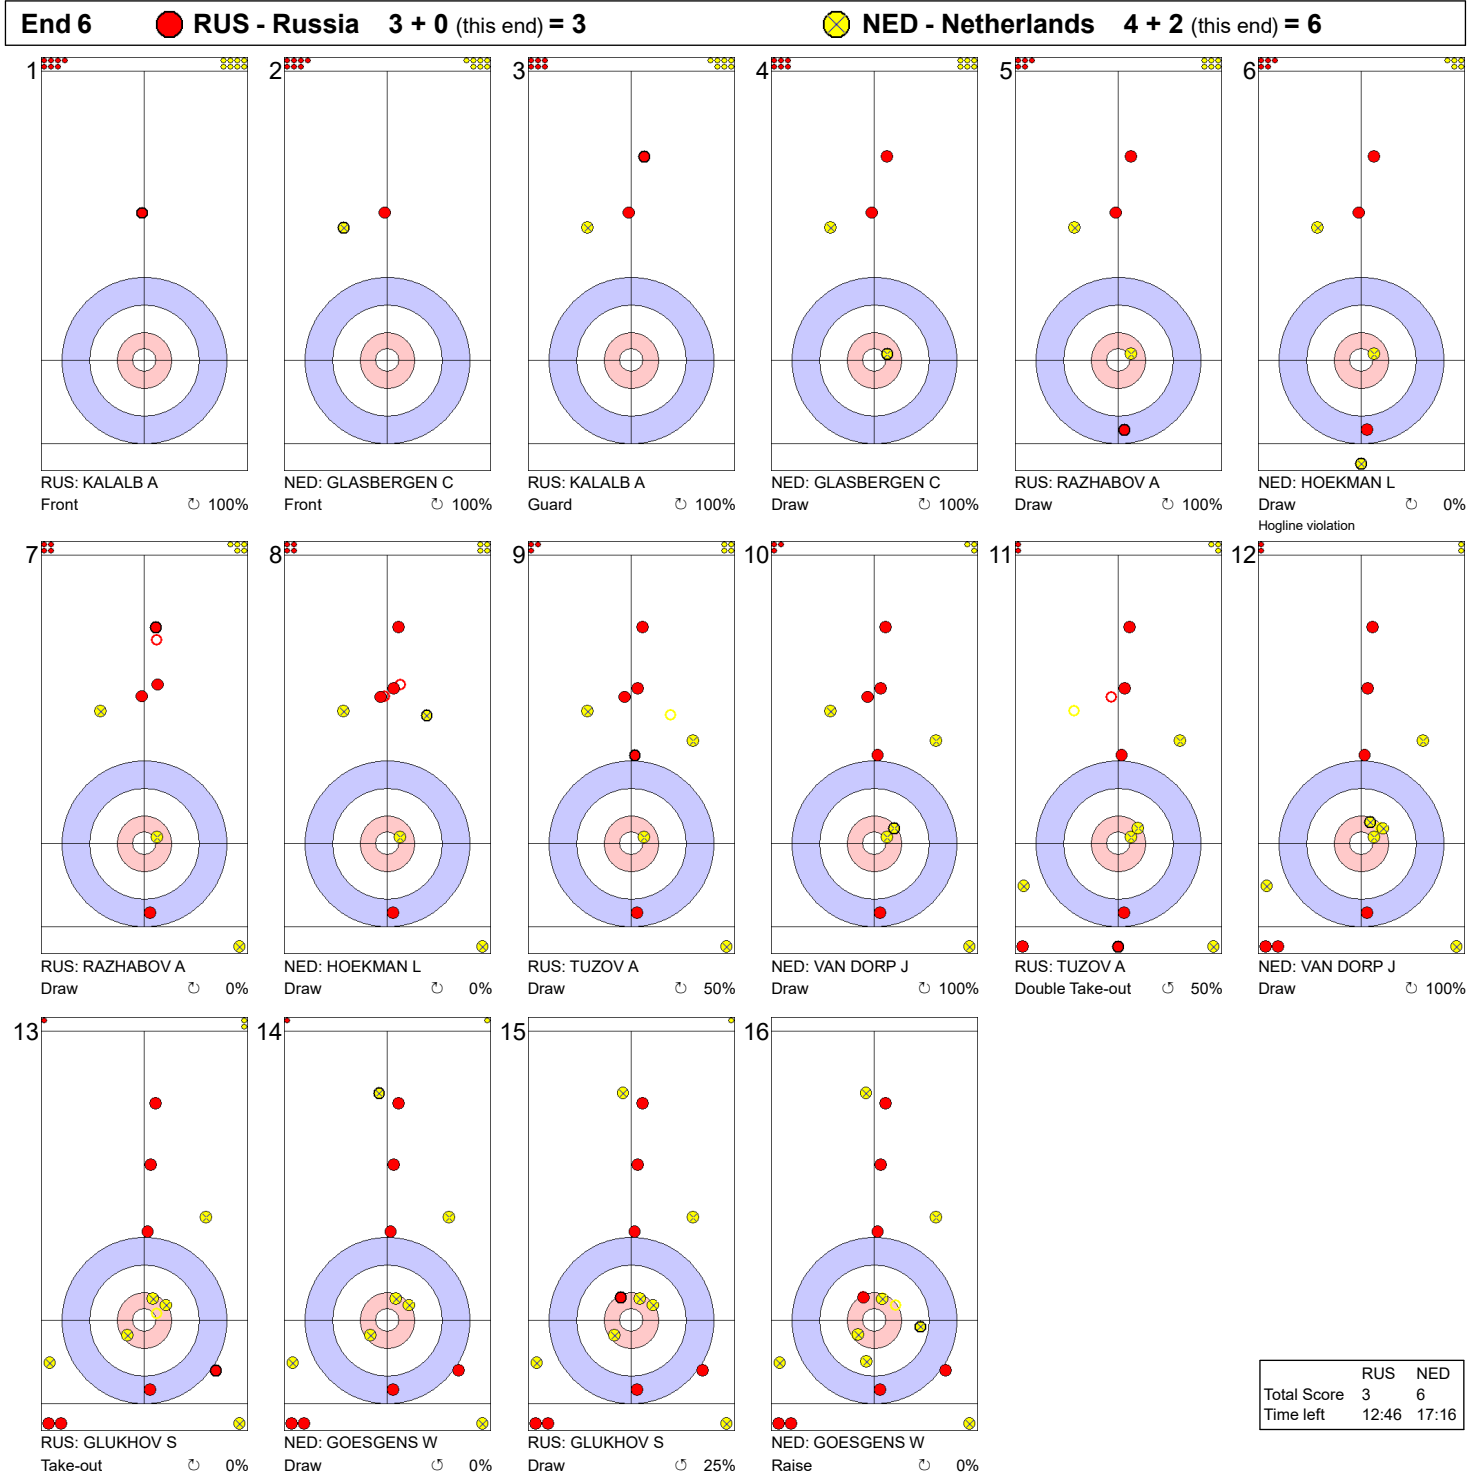

Game - Shot by Shot

Legend:
 ↻ Clockwise ↺ Counter-clockwise - Not considered

Game - Shot by Shot

End 3 ● **RUS - Russia** 0 + 1 (this end) = 1 ● **NED - Netherlands** 3 + 0 (this end) = 3

Legend:
 ↻ Clockwise ↺ Counter-clockwise - Not considered

Game - Shot by Shot

Legend:
 ↻ Clockwise ↺ Counter-clockwise - Not considered

Game - Shot by Shot

Legend:
 ↻ Clockwise ↺ Counter-clockwise - Not considered

Game - Shot by Shot

	RUS	NED
Total Score	3	6
Time left	12:46	17:16

Legend:
 ⌚ Clockwise ⌚ Counter-clockwise - Not considered

Game - Shot by Shot

End 7 ● **RUS - Russia** 3 + 1 (this end) = 4 ● **NED - Netherlands** 6 + 0 (this end) = 6

Legend:
 ↻ Clockwise ↺ Counter-clockwise - Not considered

Game - Shot by Shot

Legend:
 ⌚ Clockwise ⌚ Counter-clockwise - Not considered

Game - Shot by Shot

Legend:
 ↻ Clockwise ↺ Counter-clockwise - Not considered