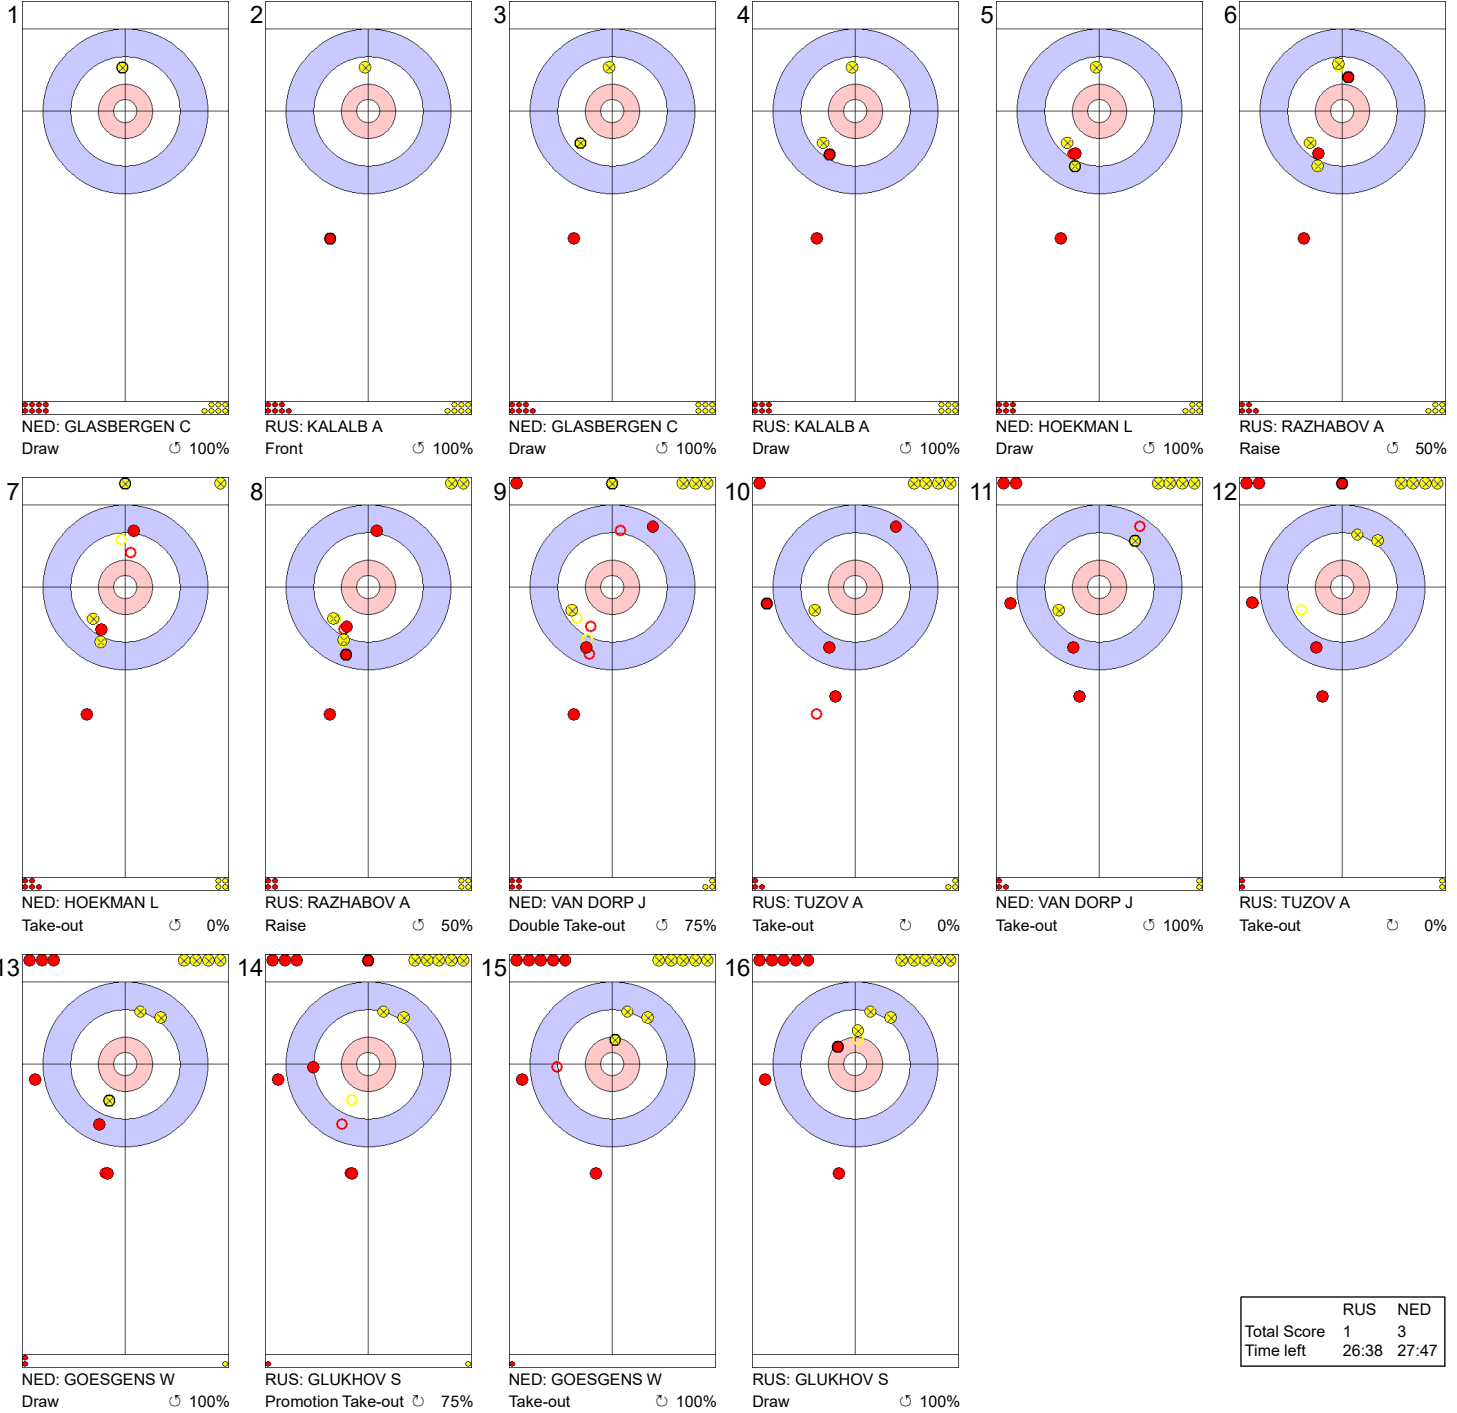

Game - Shot by Shot

Legend:
 ↻ Clockwise ↺ Counter-clockwise - Not considered

Game - Shot by Shot

End 3 ● **RUS - Russia** 0 + 1 (this end) = 1 ● **NED - Netherlands** 3 + 0 (this end) = 3

Legend:
 ↻ Clockwise ↺ Counter-clockwise - Not considered

Game - Shot by Shot

Legend:
 ↻ Clockwise ↺ Counter-clockwise - Not considered

Game - Shot by Shot

Legend:
 ↻ Clockwise ↺ Counter-clockwise - Not considered

Game - Shot by Shot

	RUS	NED
Total Score	3	6
Time left	12:46	17:16

Legend:
 ⌚ Clockwise ⌚ Counter-clockwise - Not considered

Game - Shot by Shot

End 7 ● **RUS - Russia** 3 + 1 (this end) = 4 ● **NED - Netherlands** 6 + 0 (this end) = 6

Legend:
 ↻ Clockwise ↺ Counter-clockwise - Not considered

Game - Shot by Shot

Legend:
 ⌚ Clockwise ⌚ Counter-clockwise - Not considered

Game - Shot by Shot

Legend:
 ↻ Clockwise ↺ Counter-clockwise - Not considered